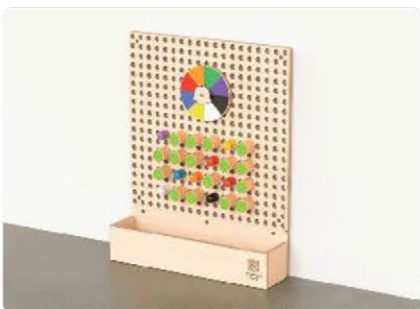

**INSERTION BEAD
MEMORY GAME**
MDD-5008

Material: Birch Plywood, Beech
Package Size: 29×21×8.5cm