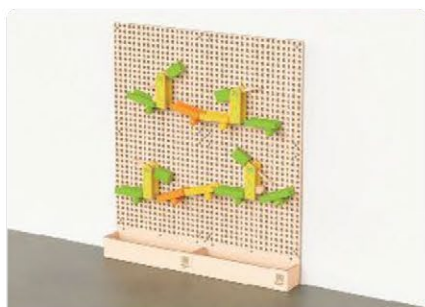

INSTALLATION DEMO

- ① Mark hole site and punch with a drill
 
- ② Knock the expansion pipe into the hole site
 
- ③ Install orifice plates with metal screws
 
- ④ The installation of orifice plates is finished
 

⑤ Assemble the orifice plate with storage boxes to complete the basic installation of the variable game wall.

PRODUCT INFORMATION

CRAZY RUNNING TRACK
MDD-3058
Material: Beech
Package Size: 31 × 19.5 × 24cm

**CRAZY RUNNING TRACK
- MAKE A BREAKTHROUGH**
MDD-3058-1
Material: Birch Plywood, Beech
Package Size: 48.5 × 10 × 6.5cm

**CRAZY RUNNING TRACK
- FUN MODULE**
MDD-3058-2
Material: Birch Plywood, Beech
Package Size: 39 × 27 × 13cm