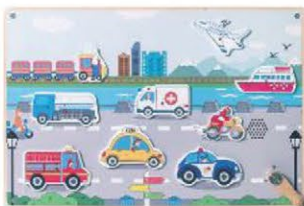

HORN SOUNDS
MDD-KJ-2159
Size: 60×40×5cm
Material: Birch