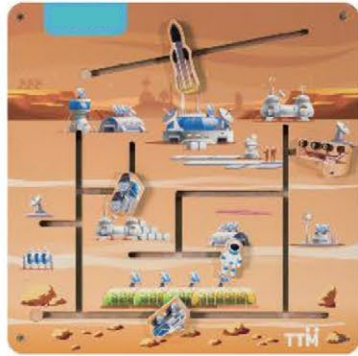

STEAM TRAIN
MDD-KJ-2157
Size: 60×40×5cm
Material: Birch

CIRCUS
MDD-KJ-2158
Size: 60×40×5cm
Material: Birch

HORN SOUNDS
MDD-KJ-2159
Size: 60×40×5cm
Material: Birch

TTM SPACE SERIES

MARS PROJECT
TTM-6086
Size: 39.5×39.5cm
Material: MDF