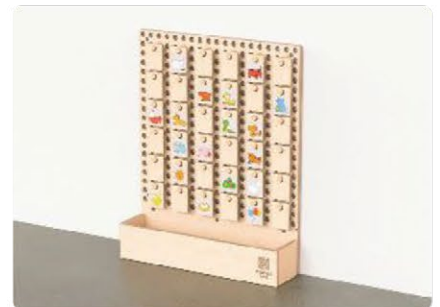

MEMORY FLIP
MDD-3097

Material: Beech, Birch Plywood
Package Size: 20×16×9cm