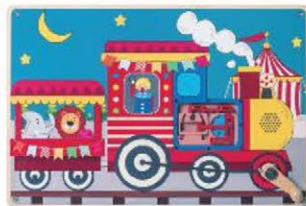

DESSERT TRUCK ROBOT
TTM-6076
Size: 39×58cm
Material: MDF

RESCUE VEHICLE ROBOT
TTM-6074
Size: 41.8×57.4cm
Material: MDF

SCIENCE APPLICATIONS TECH SERIES

FARM ANIMALS
MDD-KJ-2154
Size: 60×40×5cm
Material: Birch