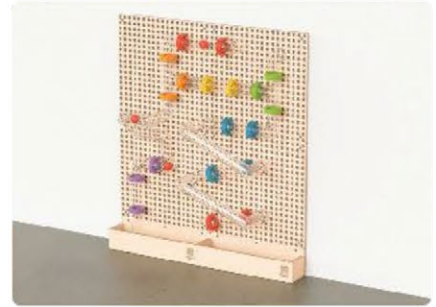

PIPE GAME
MDD-5019
Material: PC, Beech
Package Size: 52.5×31×31cm