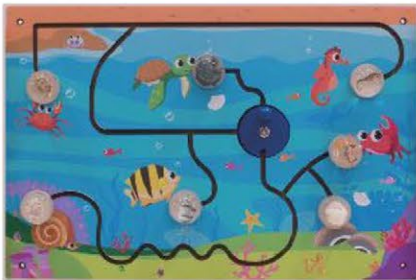

TTM SPECIMEN SERIES

LITTLE OCEAN CREATURES

TTM-6061

Size: 59.5 × 39.5cm

Material: MDF