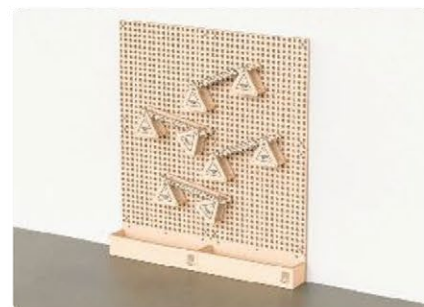

RHYTHMIC STAIRCASE
MDD-5018

Material: Birch Plywood, Beech
Package Size: 53.5×53.5×14cm