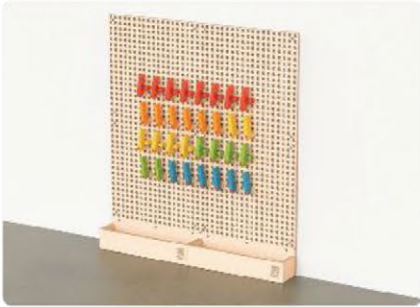

DOMINOES
MDD-3066
Material: Beech
Package Size: 31×23×13cm