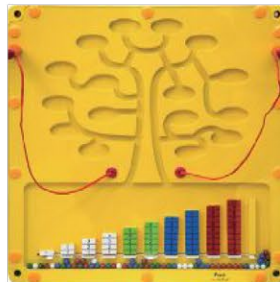

SECRET OF THE BIG TREE
MDD-2006
Size: 40×40cm
Material: MDF